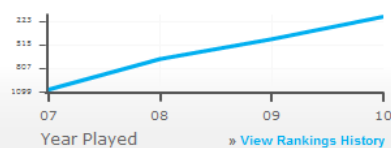

THOMAS SCHOOREL

[Print](#)
[Email](#)

© Getty Images

Age:	21 (08.04.1989)
Birthplace:	Amsterdam, Netherlands
Residence:	Amsterdam, Netherlands
Height:	6'8" (203 cm)
Plays:	Left-handed
Coach:	Stephan Ehritt-Vanc

167

Singles Ranking

Netherlands

- [Profile](#)
- [Playing Activity](#)
- [Match Record](#)
- [Titles/Finals](#)
- [RICOH ATP MatchFacts](#)
- [Rankings History](#)
- [Rankings Breakdown](#)

As of 07.03.2011

S	D	Ranking	Week Change	W-L	Titles	Prize Money*
2011		Current 167	5	0-3	0	\$39,687
Career		High 152 13.09.2010		0-4	0	\$104,831 <small>*Singles & Doubles combined</small>

RANKINGS HISTORY

Year End Ranking