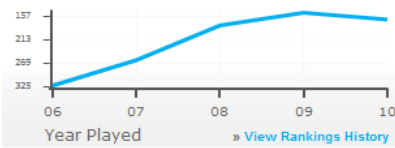

RANKINGS HISTORY

Year End Ranking

☒ View last 5 years

☐ View All

[View Rankings History](#)